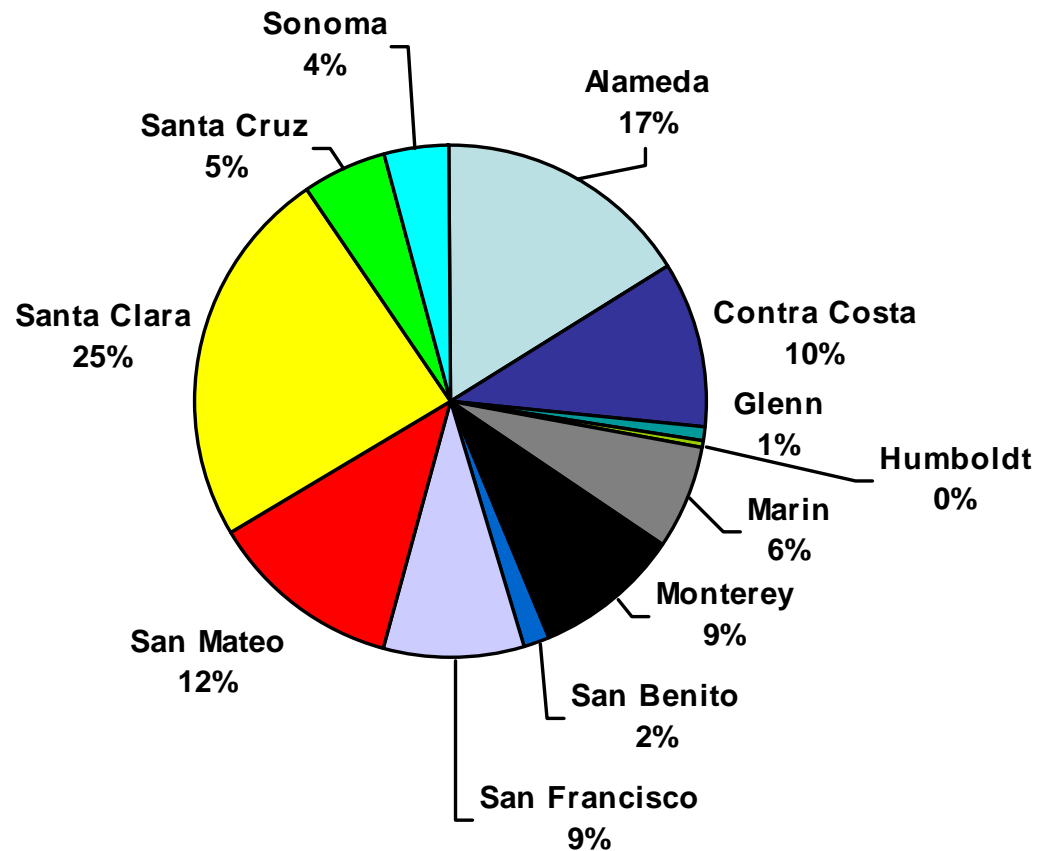

Northern Region – At a Glance

Number of Hispanic Owned Firms by County

<u>Northern Region Counties</u>	<u>Number of Firms</u>
Alameda	8,790
Contra Costa	5,523
Glenn	467
Humboldt	247
Marin	3,439
Monterey	4,874
San Benito	915
San Francisco	4,682
San Mateo	6,592
Santa Clara	12,927
Santa Cruz	2,878
Sonoma	2,173

Counties in the Northern Region

Total Number of Northern Region Hispanic Owned Firms – 48,456